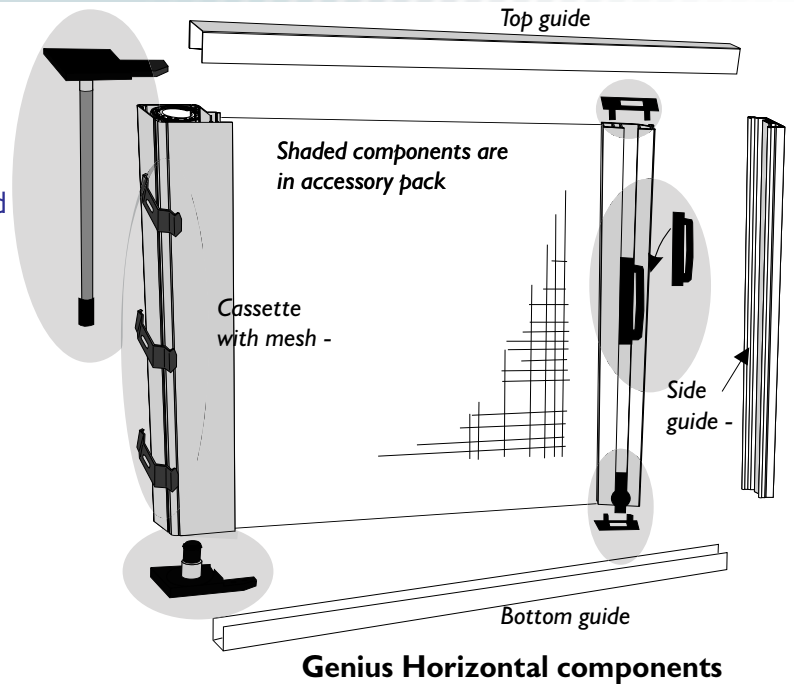

PESTATAK

The Genius Horizontal Roller Screen Door

is made from strong extruded aluminium profile and is suitable for domestic applications, patio, French doors, single or double cassette.

One major advantage is that the flyscreen mesh retracts neatly into the cassette when closed.

The Genius system uses our standard 18 x 16 fibreglass mesh.

This style of blind is easily cleaned and maintained. Closure is via a strong magnetic strip for positive closing.

This style of screen can be fitted to most types of door frames.

It may be face or reveal fitted. Face fitting requires an additional accessory pack. (Please specify when ordering.)

Sizes -

The maximum width with a single cassette is 1400mm wide.

Height of any blind should not exceed 2500mm. For widths greater than 1400mm to the maximum recommended of 2400mm two cassettes are required - please order double door.

Genius Horizontal components

Genius Horizontal Roller Screen

Cassette

Profiles, as below, scale 1:1

Top Guide

Side Guide - including magnetic strip

Bottom Guide

Genius Horizontal Roller Screen see Web shop Items 1SA130/1 - WINDOW SCREENS