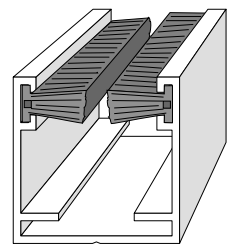

PESTATAK

The Genius Horizontal Roller Screen Door

is made from strong extruded aluminium profile and is suitable for domestic applications, patio, French doors, single or double cassette.

One major advantage is that the flyscreen mesh retracts neatly into the cassette when closed.

The Genius system uses our standard 18 x 16 fibreglass mesh.

This style of blind is easily cleaned and maintained. Closure is via a strong magnetic strip for positive closing.

This style of screen can be fitted to most types of door frames.

It may be face or reveal fitted. Face fitting requires an additional accessory pack. (Please specify when ordering.)

Sizes -

The maximum width with a single cassette is 1400mm wide.

Height of any blind should not exceed 2500mm. For widths greater than 1400mm to the maximum recommended of 2400mm two cassettes are required - please order double door.

Genius Horizontal components

Genius Horizontal Roller Screen

Cassette

Profiles, as below, scale 1:1

Top Guide

Side Guide - including magnetic strip

Bottom Guide

Genius Horizontal Roller Screen see Web shop Items 1SA130/1 - WINDOW SCREENS