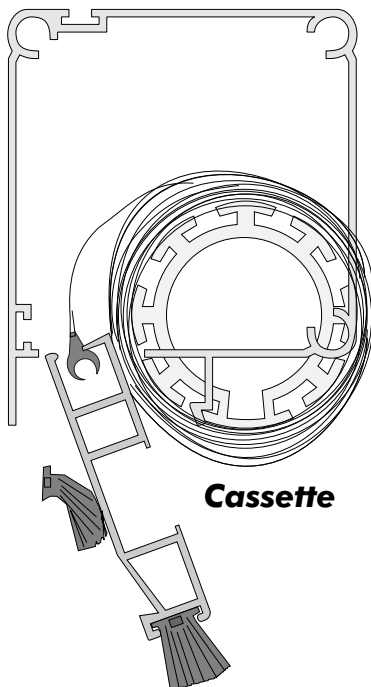

PESTATAK

The Genius Horizontal Roller Screen Door

is made from strong extruded aluminium profile and is suitable for domestic applications, patio, French doors, single or double cassette.

One major advantage is that the flyscreen mesh retracts neatly into the cassette when closed.

The Genius system uses our standard 18 x 16 fibreglass mesh.

This style of blind is easily cleaned and maintained. Closure is via a strong magnetic strip for positive closing.

This style of screen can be fitted to most types of door frames.

It may be face or reveal fitted. Face fitting requires an additional accessory pack. (Please specify when ordering.)

Sizes -

The maximum width with a single cassette is 1400mm wide.

Height of any blind should not exceed 2500mm. For widths greater than 1400mm to the maximum recommended of 2400mm two cassettes are required - please order double door.

Genius Horizontal components

Genius Horizontal Roller Screen

Cassette

Profiles, as below, scale 1:1

Top Guide

Side Guide - including magnetic strip

Bottom Guide

Genius Horizontal Roller Screen see Web shop Items 1SA130/1 - WINDOW SCREENS