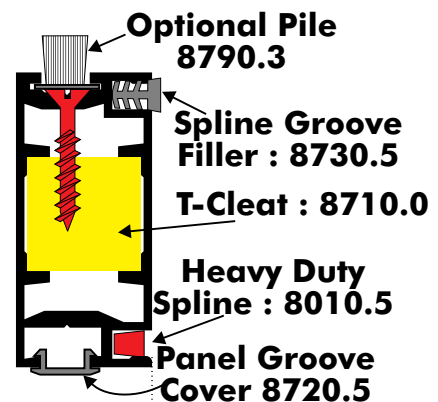

To buy custom made **Premo Doors** please visit our web shop at pestatak.co.uk