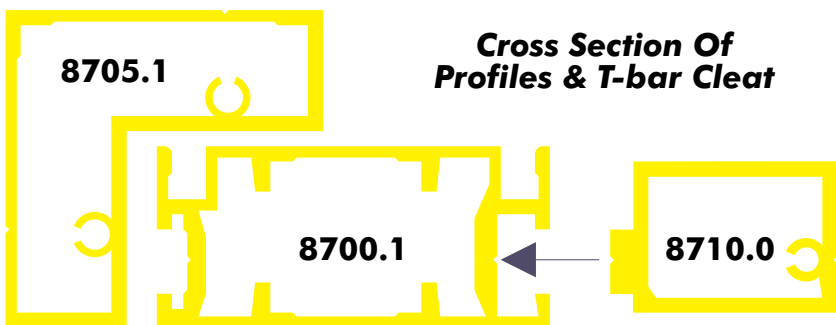

Cross Section Of Profiles & T-bar Cleat

Scale 1:1