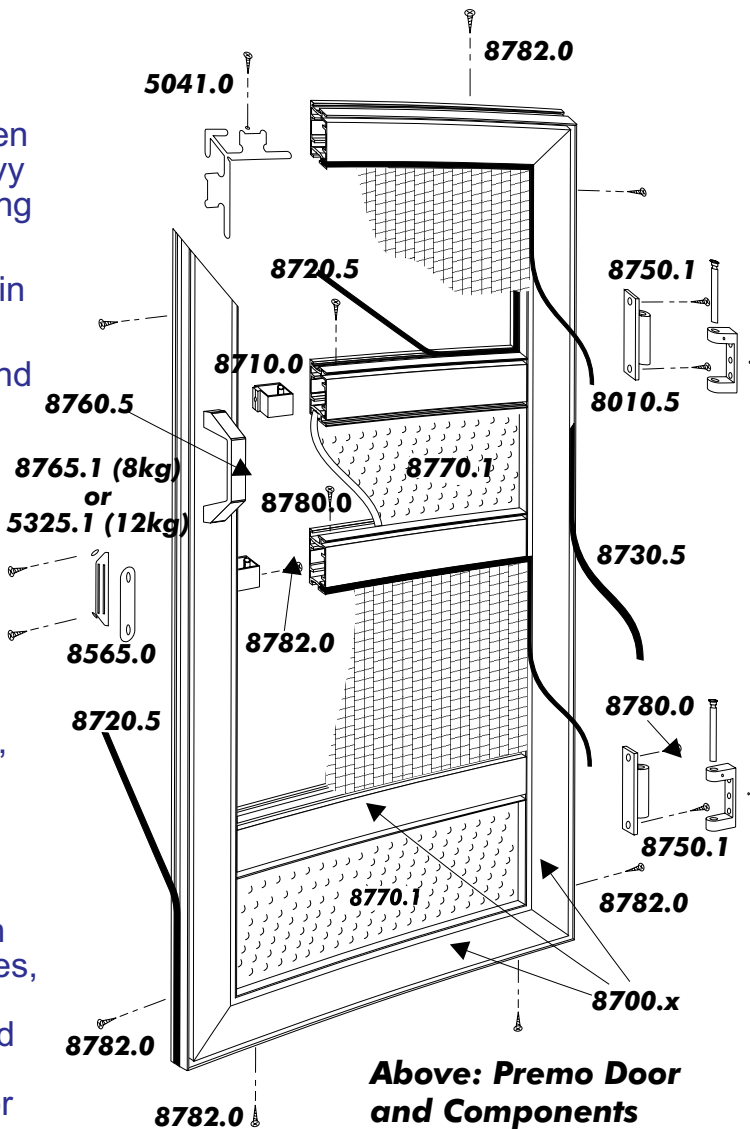

Subframe - A rigid subframe is available, this helps overcome projecting handles and uneven surfaces and door frames, also this allows reveal fitting.

Style Options - The Premo door can be fitted with optional kickplates, solid panels, security grille and security mesh if desired, to half or full height.

Above: Premo Door and Components

Two way hinges are available for the Premo Door. Also all types of our mesh may also be considered an option with this style of door.