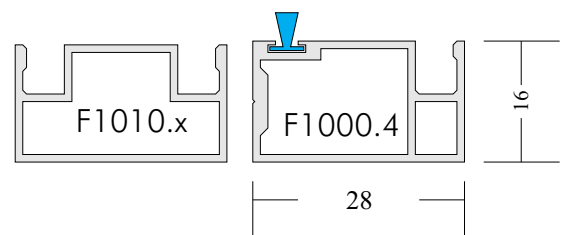

Built in wool pile provides seal against existing frame.

An aesthetically pleasing profile for application to windows or doors.

All types of Flyscreen and Sunscreen mesh products can be fabricated into the spline groove.

Outer Profile F1000.x has integral wool pile and strengthened sidewall for hinges and accessories. Midbar profile F1010.x is also shown.

Sliding Option

**Regal Multi Purpose Screen System web shop - pestatak.co.uk
Window screens Items 1SA140/147**