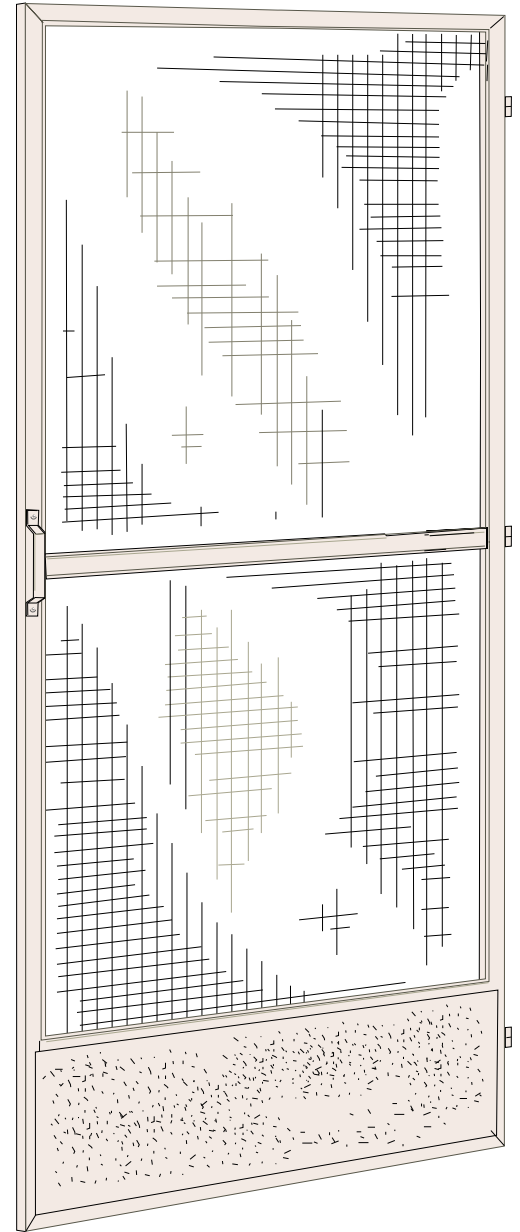

Regal System

(Multi Purpose Screen, Doors & Windows)

Strong extruded powder coated white aluminium profile for rigid support. For use on window and door screens.

Fixed, hinged, sliding or lift off options.

Built in wool pile provides seal against existing frame.

An aesthetically pleasing profile for application to windows or doors.

All types of Flyscreen and Sunscreen mesh products can be fabricated into the spline groove.

Outer Profile F1000.x has integral wool pile and strengthened sidewall for hinges and accessories. Midbar profile F1010.x is also shown.

Sliding Option

**Regal Multi Purpose Screen System web shop - pestatak.co.uk
Window screens Items 1SA140/147**