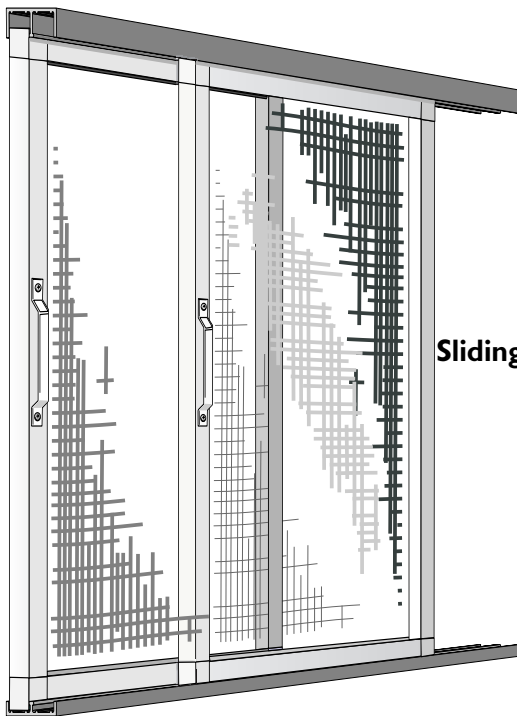

Regal System

(Multi Purpose Screen, Doors & Windows)

Strong extruded powder coated white aluminium profile for rigid support. For use on window and door screens.

Fixed, hinged, sliding or lift off options.

Built in wool pile provides seal against existing frame.

An aesthetically pleasing profile for application to windows or doors.

All types of Flyscreen and Sunscreen mesh products can be fabricated into the spline groove.

Outer Profile F1000.x has integral wool pile and strengthened sidewall for hinges and accessories. Midbar profile F1010.x is also shown.

Sliding Option

**Regal Multi Purpose Screen System web shop - pestatak.co.uk
Window screens Items 1SA140/147**