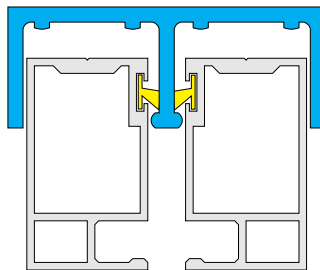

Built in wool pile provides seal against existing frame.

An aesthetically pleasing profile for application to windows or doors.

All types of Flyscreen and Sunscreen mesh products can be fabricated into the spline groove.

Outer Profile F1000.x has integral wool pile and strengthened sidewall for hinges and accessories. Midbar profile F1010.x is also shown.

Sliding Option

**Regal Multi Purpose Screen System web shop - pestatak.co.uk
Window screens Items 1SA140/147**