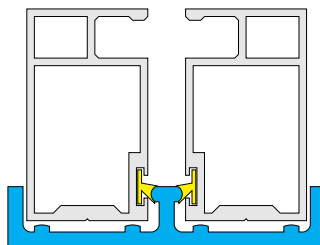

Built in wool pile provides seal against existing frame.

An aesthetically pleasing profile for application to windows or doors.

All types of Flyscreen and Sunscreen mesh products can be fabricated into the spline groove.

Outer Profile F1000.x has integral wool pile and strengthened sidewall for hinges and accessories. Midbar profile F1010.x is also shown.

Sliding Option

**Regal Multi Purpose Screen System web shop - pestatak.co.uk
Window screens Items 1SA140/147**